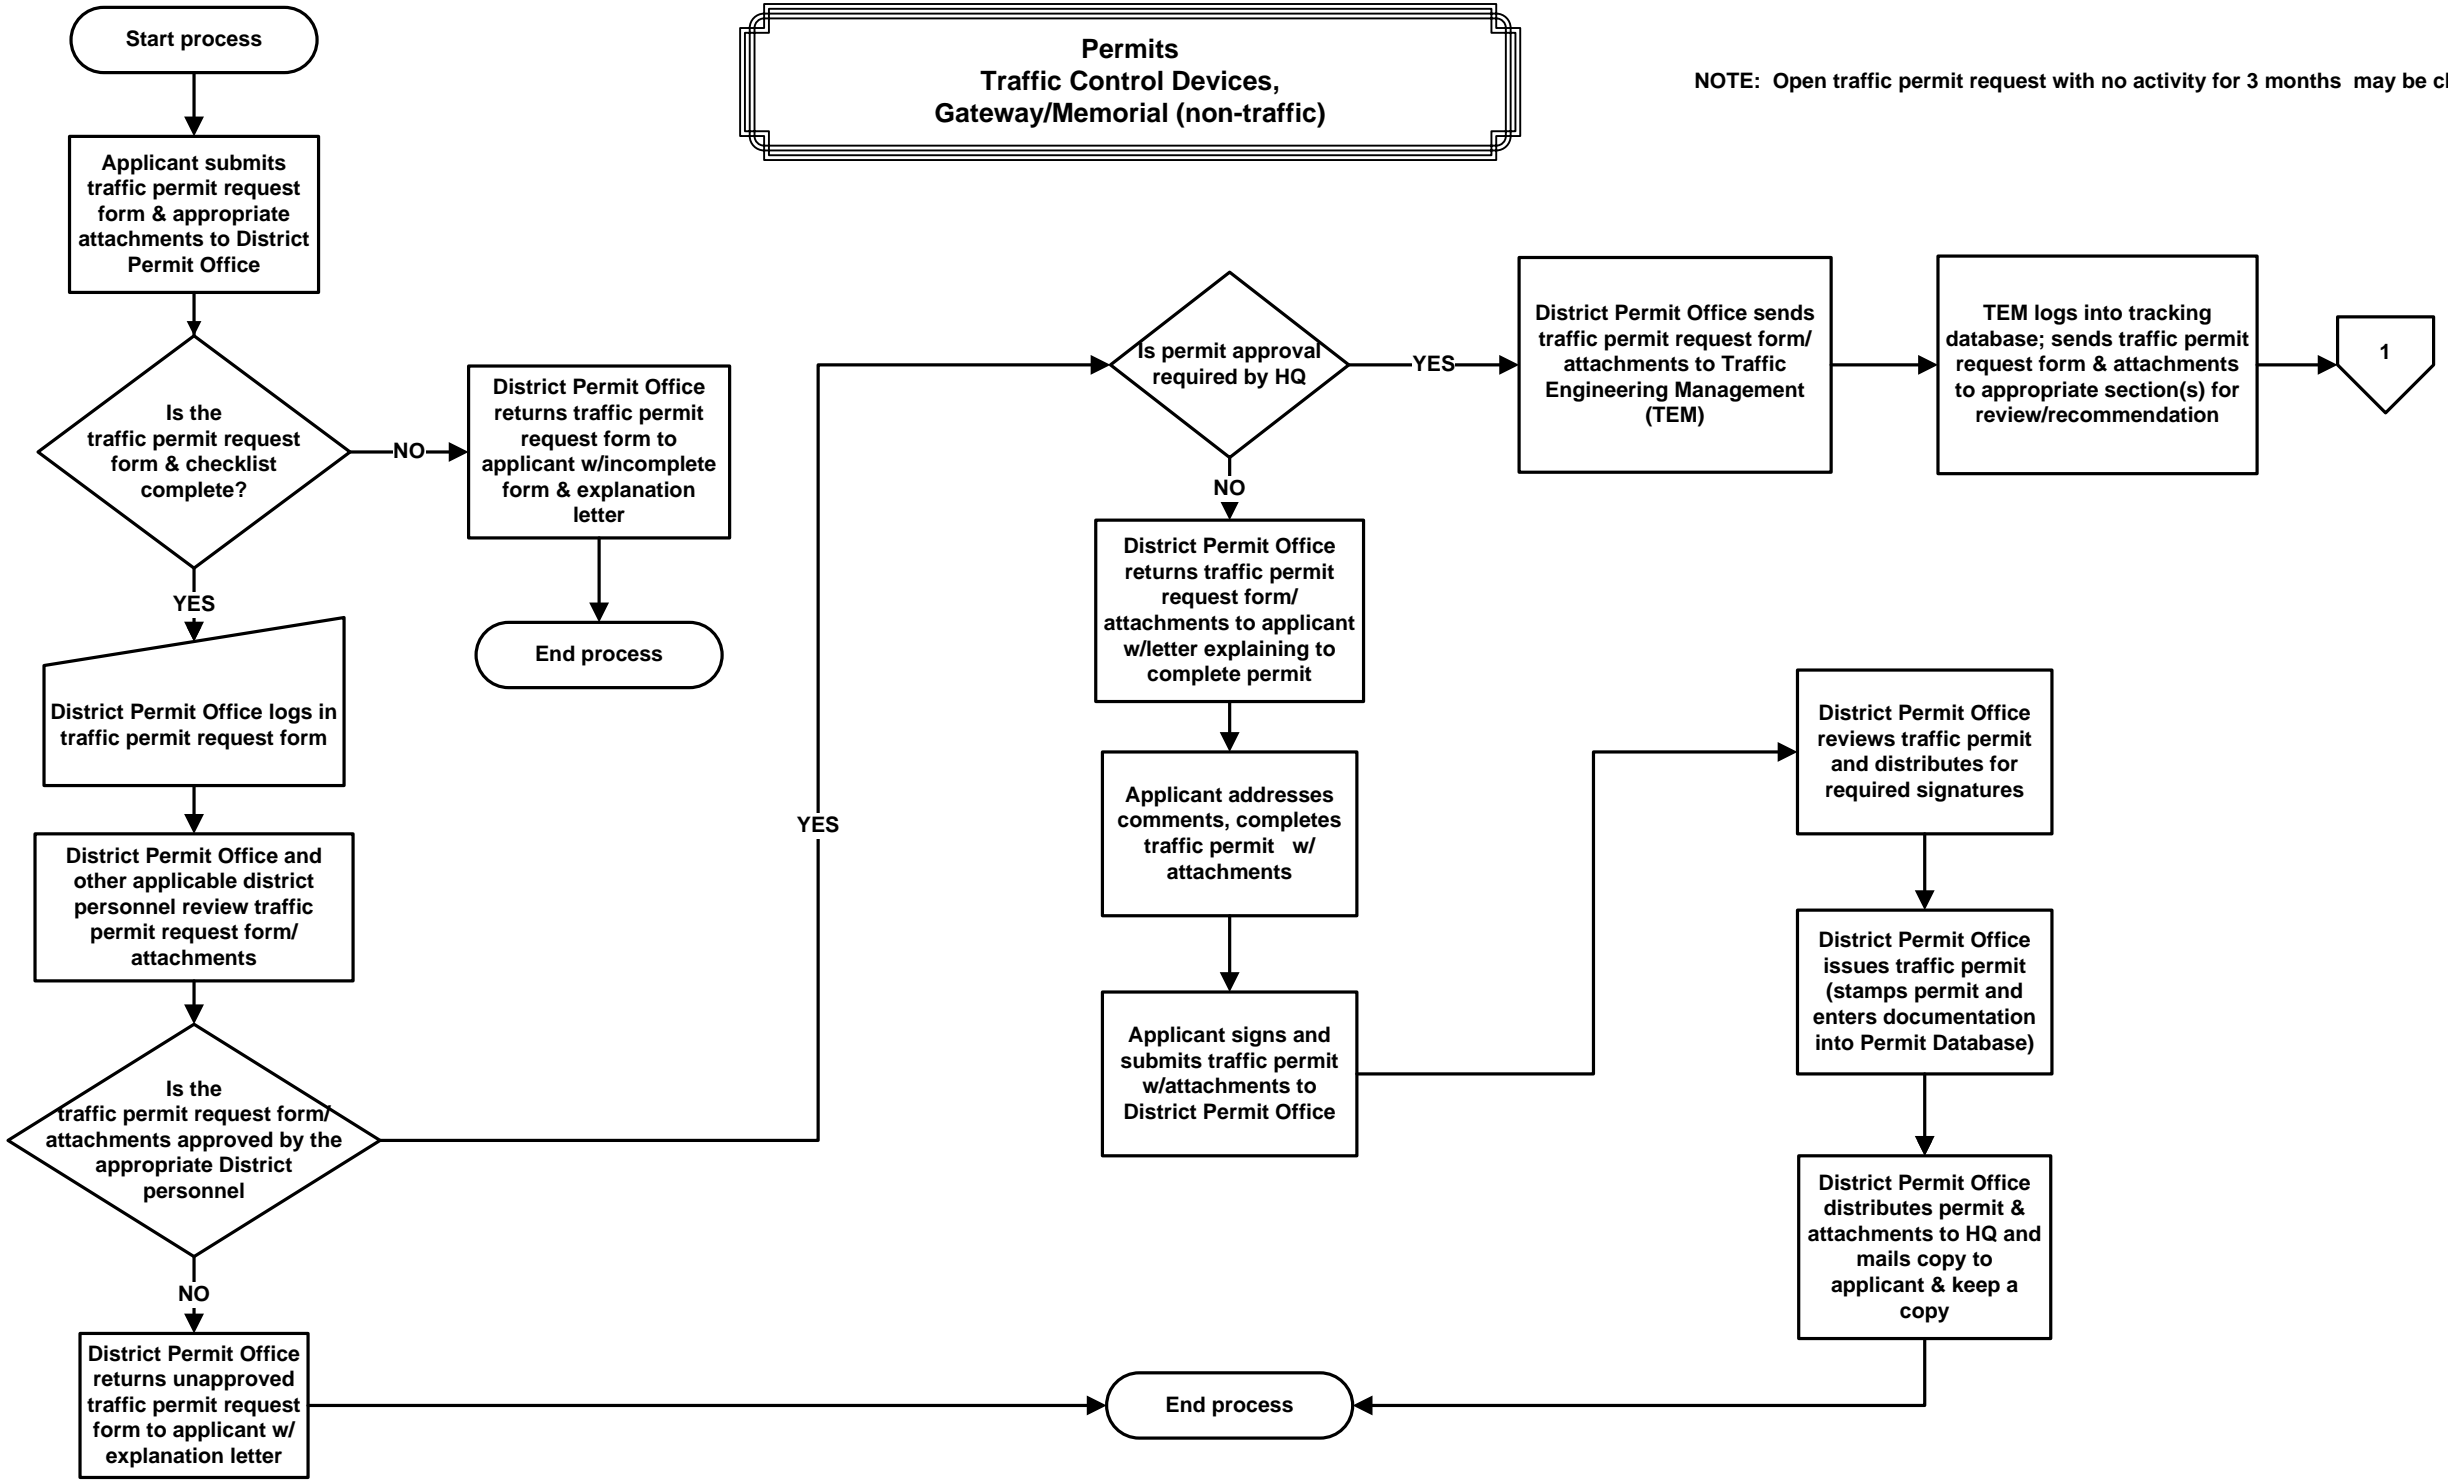

**Permits
Traffic Control Devices,
Gateway/Memorial (non-traffic)**

NOTE: Open traffic permit request with no activity for 3 months may be closed

NOTE: Open traffic permit request with no activity for 3 months may be closed